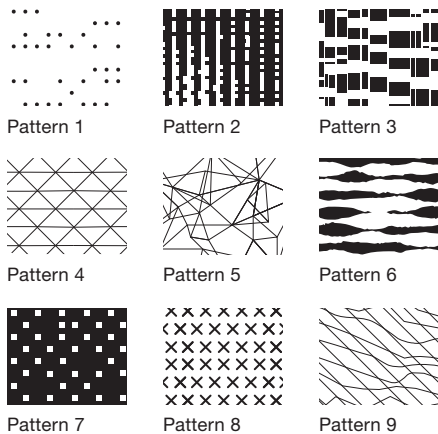

Coalesse Pattern

Nature inspired. Varied applications. Your vision.

**Coalesse invites you to participate and make
your mark — with *pattern*.**

coalesse®

Coalesse Pattern enriches your design choices with a series of textural surface patterns drawn from nature, which can be applied through our custom capabilities. Using our Specials process you can now easily personalize these patterns in customized colors for your *LessThanFive Chair* and add select patterns and colors to *glass top tables*.

Patterns

We translated the vitality of nature into the modern beauty of nine patterns adapted from earth, sea, sky, and water.

Coalesse Pattern Applied to Glass

Coalesse Pattern may be applied to select tables. Use the Coalesse Customizer (<https://customizer.coalesse.com/>) as a visualization tool to explore applying pattern to glass top tables.

- Patterns 1-3 are available in a range of pre-set scales
- A curated palette of (12) colors may be applied to the foreground (pattern graphic - shown black above) and background (shown white above) to create your unique color combination
- A frosted glass surface adds dimension and diffuses the pattern graphic
- Available on Potrero415 and SW_1 one-piece glass table tops
- Set upcharge pricing and extended lead-times will apply